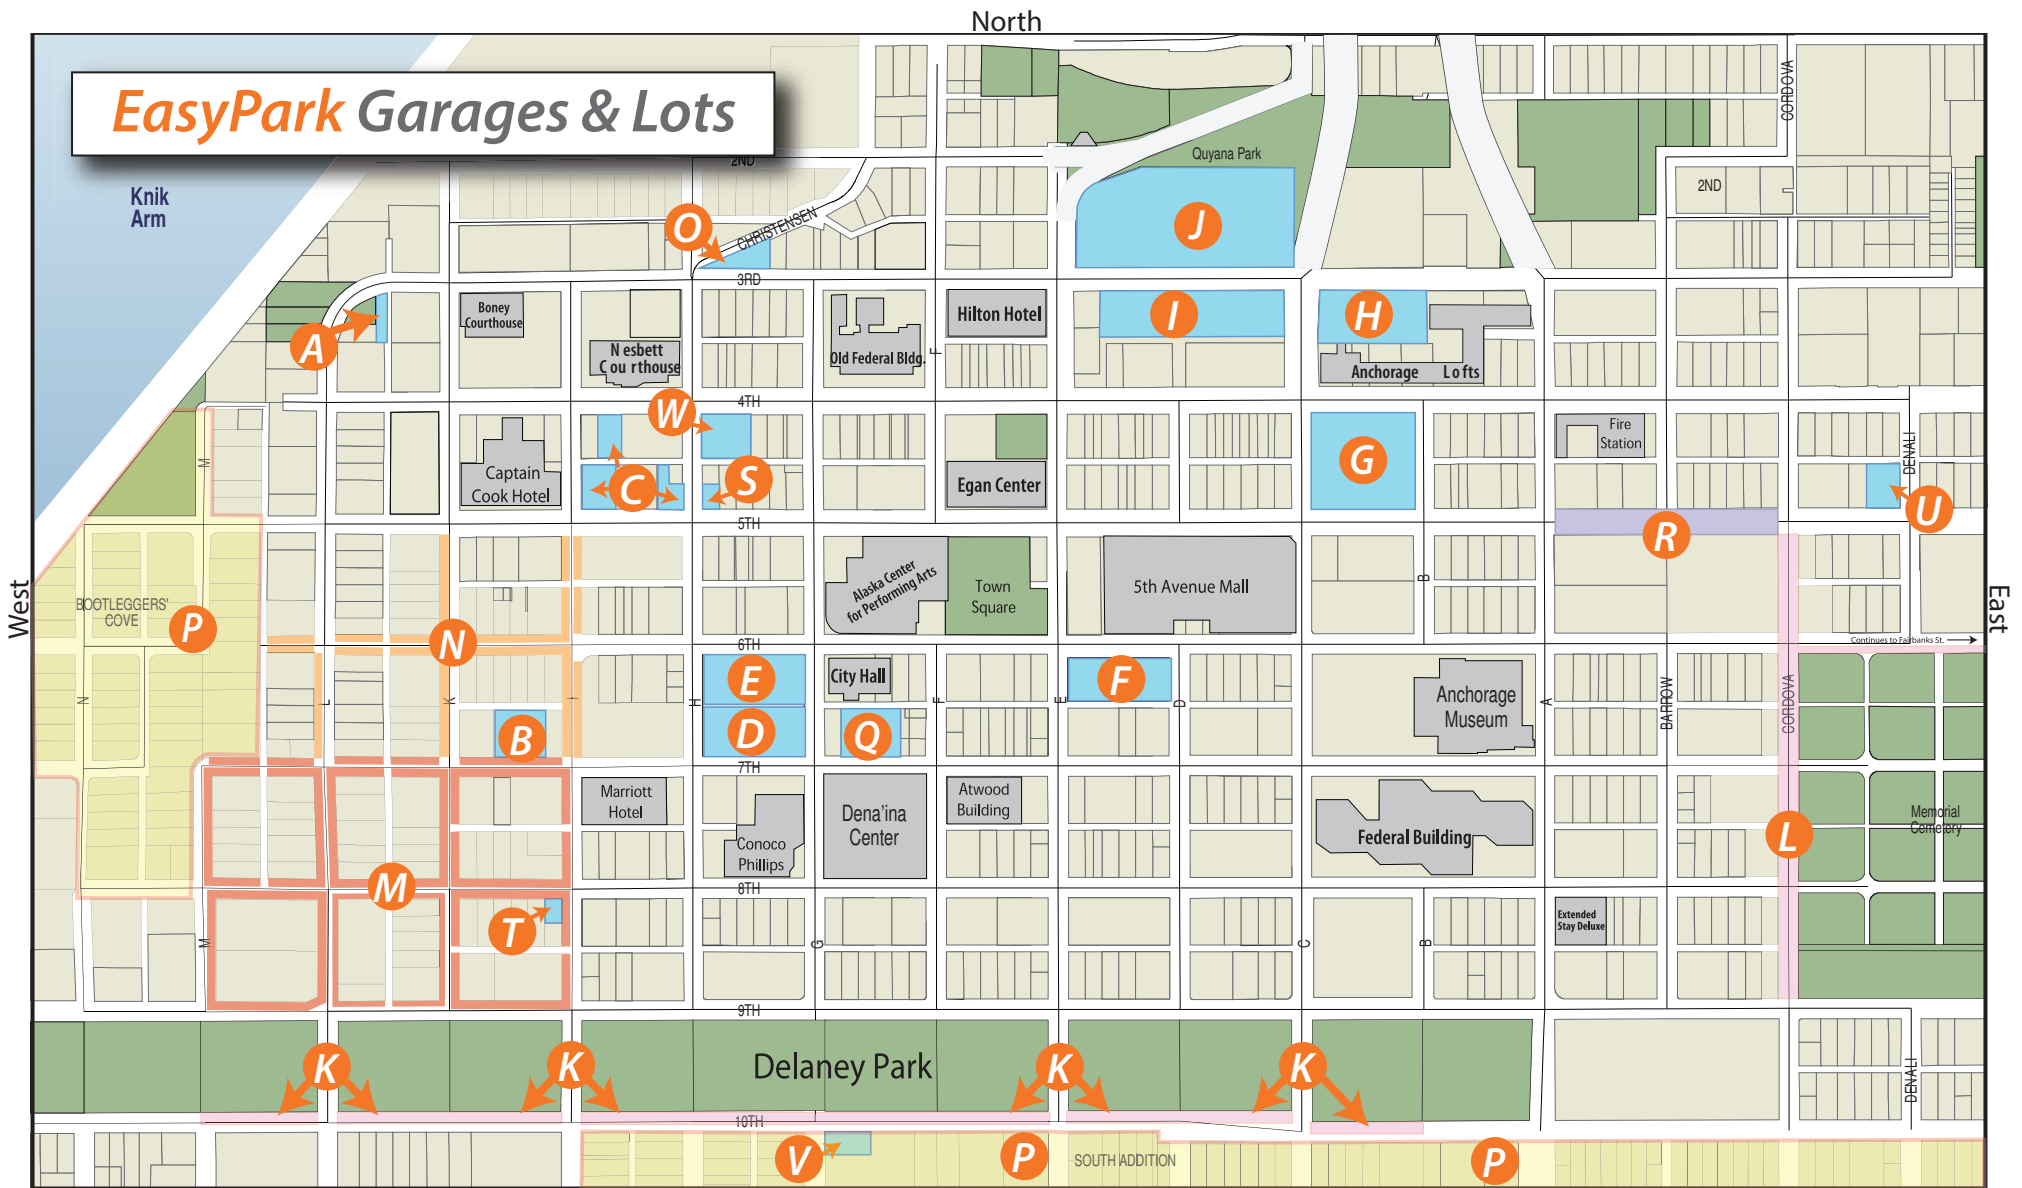

EasyPark Garages & Lots

A 3rd & L St. (311 L St.)
Open 24 hours

B Moose (7th & I) - 921 W 7th Ave.
Public: Mon-Fri 5:30 pm-7 am; Sat-Sun 24 hrs
Monthly Permit Available

C Susitna (5th & H) - 444 H St.
Public: Mon-Fri 5:30 pm-7 am; Sat-Sun 24 hours

G 5th & B St. Garage (420 B St.)
Open 24 hours; Monthly Permit Available

H Sockeye (3rd & C) - 220 W 3rd Ave.
Open 24 hours; Monthly Permit Available

I Coho (3rd & E) - 344 W 3rd Ave.
Open 24 hours; Monthly Permit Available

J Chinook (3rd & E) - 225 E St.
Open 24 hours; Monthly Permit Available

K Park Strip (10th Ave.)
Free public parking Mon-Fri 5pm-8am & weekends. 2 hour free parking where posted.
Monthly Permit Available

S Glacier (5th & H) - 747 W 5th Ave.
Public: Mon-Fri 5:30 pm-7 am, Sat-Sun 24 hrs

T 8th and I (909 W 9th Ave.)
Public: Mon-Fri 5:30 pm-7 am, Sat-Sun 24 hrs

U Denali (5th & Denali) 436 Denali St.
Public: Mon-Fri 5:30 pm-7 am; Sat-Sun 24 hrs